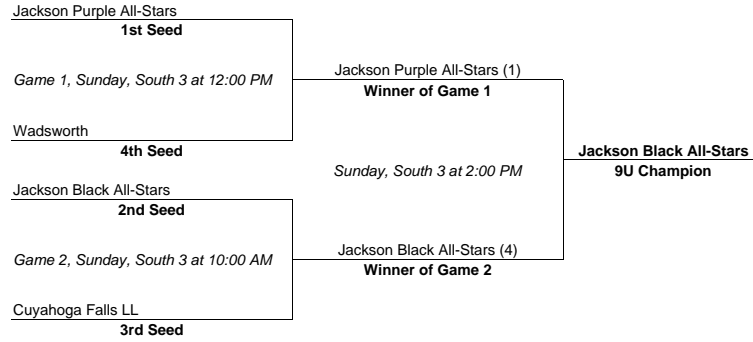

**2010 Gary Bowen Invitational Tournament
9U Teams - 4 Team Tournament
June 23rd - June 27th, 2010**

Pool A					
	W	L	RS	RA	Diff
A) Jackson Black All Stars	1	1	12	6	+6
B) Wadsworth	0	2	6	25	-12
C) Cuy. Falls LL	1	2	20	27	-7
D) Jackson Purple All Stars	3	0	32	12	+13

*Times and Field locations subject to change

*Seedings will be determined in this order:

1. Pool Record
2. Head-to-Head Record
3. Fewest Runs Allowed
4. Run Differential (maximum 7 per game)
5. Most Runs Scored
6. Coin Flip

Wednesday, June 23, 2010
Thursday, June 24, 2010
Friday, June 25, 2010
Saturday, June 26, 2010
Sunday, June 27, 2010

Game Schedule											
A vs B	Saturday	1:00 PM	South 3	_____	vs	_____	A vs D	Friday	6:00 PM	South 3	3 vs 4
C vs D	Saturday	11:00 AM	North 15	8	vs	13	B vs C	Saturday	9:00 AM	South 3	5 vs 10
A vs C	Thursday	6:00 PM	South 3	9	vs	2					
B vs D	Thursday	6:00 PM	North 15	1	vs	15