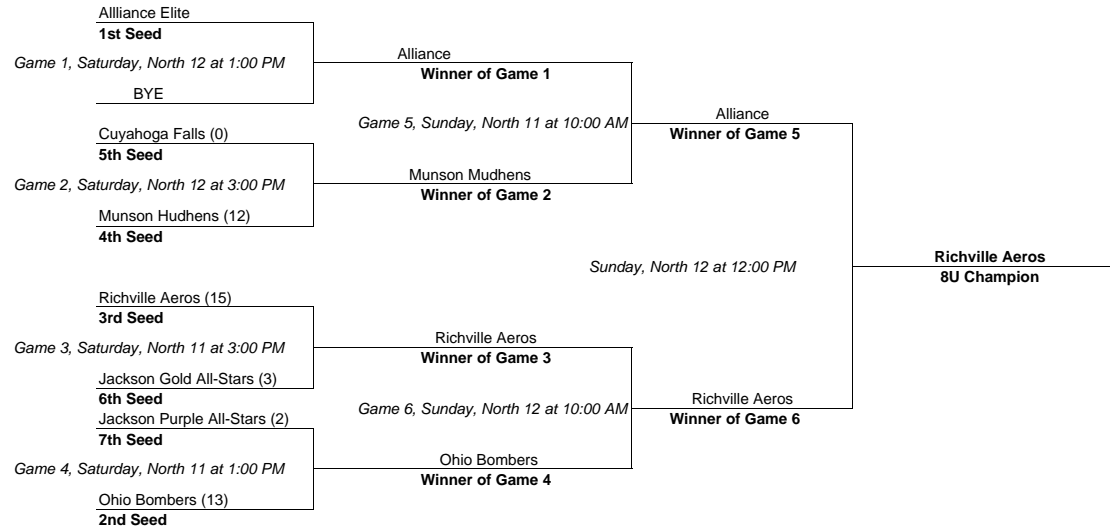

2010 Gary Bowen Invitational Tournament
8U Teams - 7 Team Tournament
June 23rd - June 27th 2010

Pool A					
	W	L	RS	RA	Diff
A) Jackson Purple All Stars	0	2	12	22	-10
B) Alliance Elite	2	0	20	4	+10
C.) Munson Mudhens	1	1	8	12	-4
D) Ohio Bombers	2	0	22	5	+13

Pool B					
	W	L	RS	RA	Diff
E) Richville Aeros	1	1	13	10	+3
F) Cuyahoga Falls North	1	1	13	22	-3
G) Jackson Gold All Stars	0	2	5	18	-9

*Seedings will be determined in this order:

1. Pool Record
2. Head-to-Head Record
3. Fewest Runs Allowed
4. Run Differential (maximum 7 per game)
5. Most Runs Scored
6. Coin Flip

Wednesday, June 23, 2010
Thursday, June 24, 2010
Friday, June 25, 2010
Saturday, June 26, 2010
Sunday, June 27, 2010

Game Schedule											
A vs F	Friday	6:00 PM	Amherst 1	9	vs	13	B vs E	Friday	6:00 PM	North 11	7 vs 4
D vs G	Thursday	6:00 PM	North 12	13	vs	2	C vs D	Friday	6:00 PM	North 12	3 vs 9
B vs F	Thursday	6:00 PM	North 11	13	vs	0	A vs E	Saturday	9:30 AM	North 11	3 vs 9
							C vs G	Saturday	9:30 AM	North 12	5 vs 3