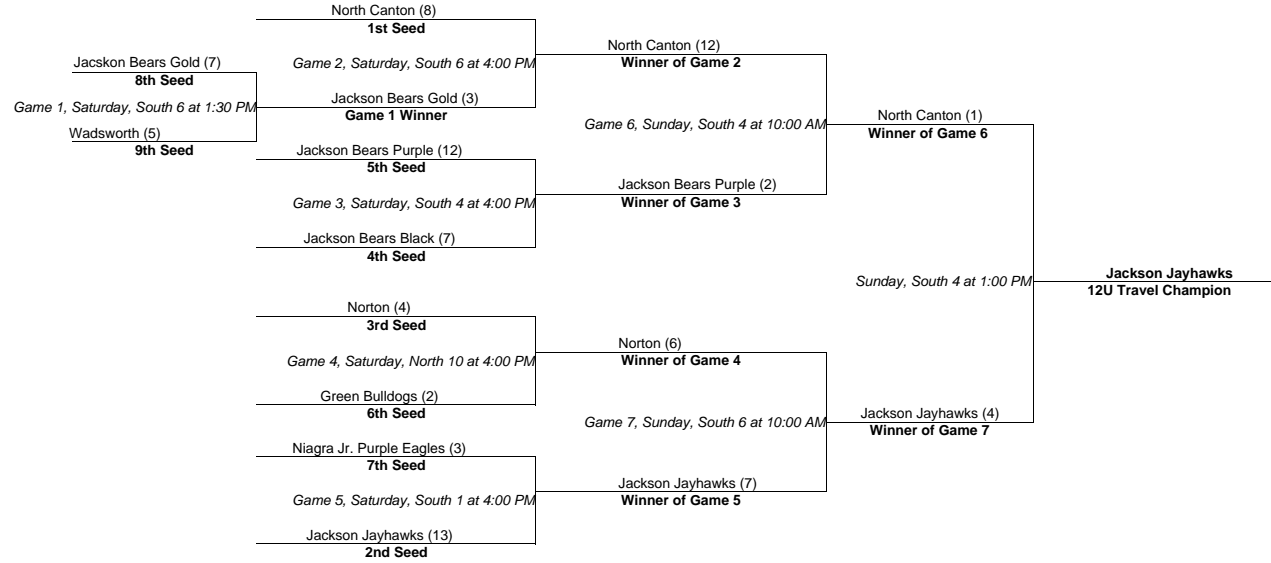

2010 Gary Bowen Invitational Tournament
12U Travel Teams - 9 Team Tournament
June 23rd - June 27th, 2010

Pool A						
	W	L	RS	RA	Diff	
A) Jackson Bears Black	1	1	21	12	0	
B) North Canton Vikings	2	0	27	0	+14	
C) Niagra Jr. Purple Eagles	1	1	11	25	-6	

Pool B						
	W	L	RS	RA	Diff	
D) Jackson Bears Purple	1	1	17	15	+2	
E) Norton Panthers	1	1	15	8	+4	
F) Wadsworth Grizzlies	0	2	1	32	-14	

Pool C						
	W	L	RS	RA	Diff	
G) Jackson Bears Gold	0	2	17	26	-9	
H) Jackson Jayhawks	2	0	24	8	+13	
I) Green Bulldogs	1	1	9	19	-4	

*Times and Field locations subject to change

*Seedings will be determined in this order:

1. Pool Record
2. Head-to-Head Record
3. Fewest Runs Allowed
4. Run Differential (maximum 7 per game)
5. Most Runs Scored
6. Coin Flip

Wednesday, June 23, 2010
Thursday, June 24, 2010
Friday, June 25, 2010
Saturday, June 26, 2010
Sunday, June 27, 2010

Game Schedule											
A vs B	Thursday	6:00 PM	Fisher 4	0	vs	12	A vs F	Friday	6:00 PM	South 6	21 vs 0
D vs E	Saturday	11:00 AM	South 4		vs		D vs C	Friday	6:00 PM	South 4	10 vs 11
G vs H	Friday	2:00 PM	South 6	8	vs	14	B vs C	Saturday	8:30 AM	South 6	vs
E vs F	Thursday	6:00 PM	South 6	11	vs	1	H vs I	Saturday	8:30 AM	South 4	vs
G vs I	Thursday	6:00 PM	South 4	9	vs	12