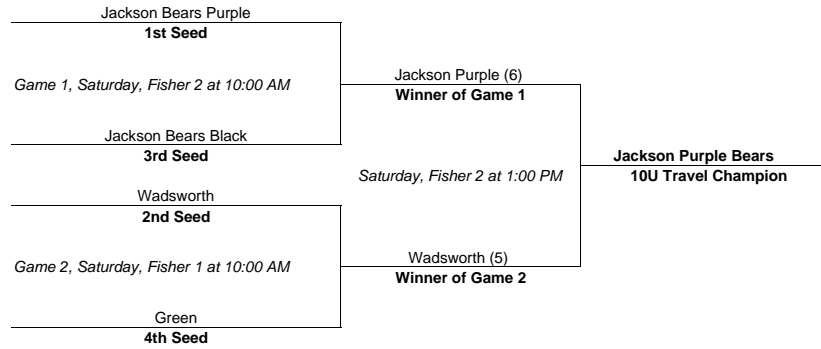

**2010 Gary Bowen Invitational Tournament
10U Travel Teams - 4 Team Tournament
June 23rd - June 27th, 2010**

Pool A					
	W	L	RS	RA	Diff
A) Jackson Bears Black	1	1	9	20	-4
B) Green	0	2	6	19	-10
C) Wadsworth Grizzlies	1	1	19	11	+1
D) Jackson Bears Purple	2	0	21	5	+13

*Times and Field locations subject to change

*Seedings will be determined in this order:

1. Pool Record
2. Head-to-Head Record
3. Fewest Runs Allowed
4. Run Differential (maximum 7 per game)
5. Most Runs Scored
6. Coin Flip

Wednesday, June 23, 2010
Thursday, June 24, 2010
Friday, June 25, 2010
Saturday, June 26, 2010
Sunday, June 27, 2010

Game Schedule													
A vs B	Wednesday	6:00 PM	Fisher 2	Rainout	vs	_____	C vs D	Friday	6:00 PM	Fisher 1	3	vs	9
C vs D	Wednesday	6:00 PM	Fisher 1	Rainout	vs	_____	A vs B	Friday	6:00 PM	Fisher 2	7	vs	4
A vs C	Thursday	6:00 PM	Fisher 1	2	vs	16							
B vs D	Thursday	6:00 PM	Fisher 2	2	vs	12