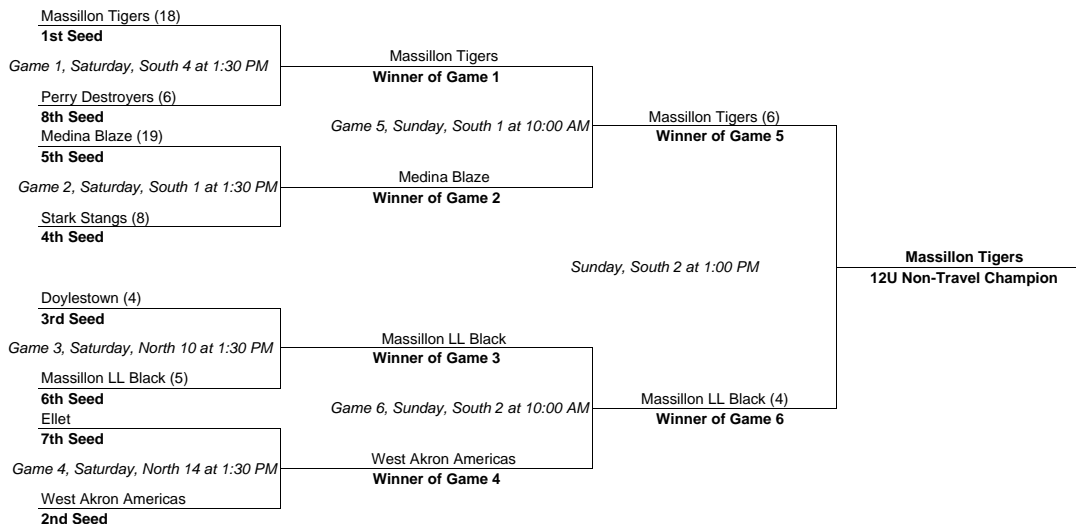

2010 Gary Bowen Invitational Tournament
12U Non-Travel Teams - 8 Team Tournament
June 23rd - June 27th, 2010

Pool A					
	W	L	RS	RA	Diff
A) Doylestown All Stars	1	1	12	11	+1
B) Medina Blaze	1	1	16	17	-1

Pool B					
	W	L	RS	RA	Diff
C) West Akron Americas	2	0	12	9	+3
D) Perry Destroyers	0	2	16	19	-3

Pool C					
	W	L	RS	RA	Diff
E) Ellet G League Reds	x	x	x	x	x
F) Stark Stangs	1	1	13	16	0

Pool D					
	W	L	RS	RA	Diff
G) Massillon L.L. Black	1	1	11	18	-16
H) Massillon Tigers	2	0	18	0	+14

*Times and Field locations subject to change

*Seedings will be determined in this order:

1. Pool Record
2. Head-to-Head Record
3. Fewest Runs Allowed
4. Run Differential (maximum 7 per game)
5. Most Runs Scored
6. Coin Flip

Wednesday, June 23, 2010
Thursday, June 24, 2010
Friday, June 25, 2010
Saturday, June 26, 2010
Sunday, June 27, 2010

Game Schedule													
B vs D	Friday	6:00 PM	KSU	<u>9</u>	vs	<u>8</u>	A vs D	Saturday	8:30 AM	South 1	<u>10</u>	vs	<u>8</u>
A vs C	Thursday	6:00 PM	South 1	<u>2</u>	vs	<u>3</u>	B vs C	Saturday	8:30 AM	North 14	<u>7</u>	vs	<u>9</u>
E vs H	Thursday	6:00 PM	North 14	<u>0</u>	vs	<u>7</u>	E vs G	Saturday	8:30 AM	Fisher 3	<u>5</u>	vs	<u>6</u>
G vs F	Friday	6:00 PM	Fisher 3	<u>5</u>	vs	<u>13</u>	F vs H	Saturday	8:30 AM	North 10	<u>0</u>	vs	<u>11</u>