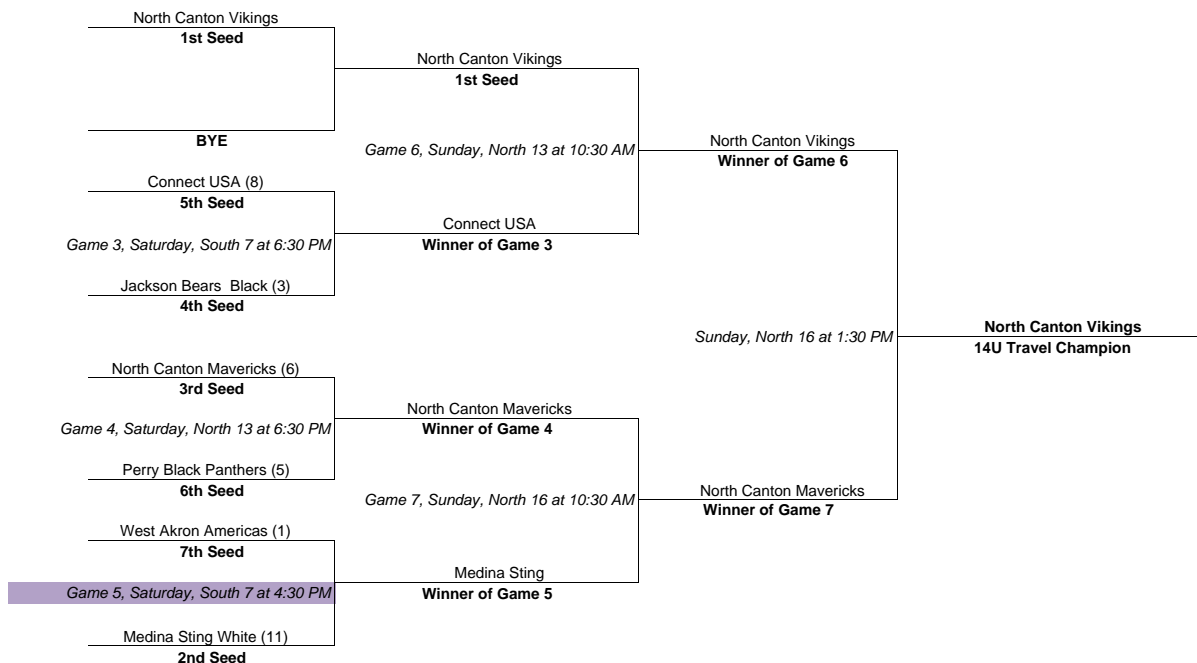

2010 Gary Bowen Invitational Tournament
14U Teams - 7 Team Tournament
June 23rd - June 27th, 2010

Pool A						
	W	L	RS	RA	Diff	
A) Jackson Bears Black	1	1	12	19	-6	
C) North Canton Mavericks	1	1	15	9	+5	
D) Medina Sting White	2	0	22	10	+9	

Pool B						
	W	L	RS	RA	Diff	
E) West Akron Americas	0	2	4	24	-14	
F) Connect USA	1	1	20	21	-1	

Pool C						
	W	L	RS	RA	Diff	
G) North Canton Vikings	2	0	22	9	+10	
H) Perry Black Panthers	0	2	19	22	-3	

*Seedings will be determined in this order:

1. Pool Record
2. Head-to-Head Record
3. Fewest Runs Allowed
4. Run Differential (maximum 7 per game)
5. Most Runs Scored
6. Coin Flip

*Times and Field locations subject to change

Wednesday, June 23, 2010
Thursday, June 24, 2010
Friday, June 25, 2010
Saturday, June 26, 2010
Sunday, June 27, 2010

Game Schedule													
A vs C	Saturday	8:30 AM	South 7	1	vs	9	A vs H	Friday	6:00 PM	South 7	11	vs	10
H vs F	Thursday	6:00 PM	North 13	9	vs	11	E vs D	Friday	6:00 PM	North 16	4	vs	14
C vs D	Thursday	6:00 PM	South 5	6	vs	8	G vs F	Saturday	8:30 AM	North 16	12	vs	9
							E vs G	Saturday	11:30 AM	North 16	0	vs	10