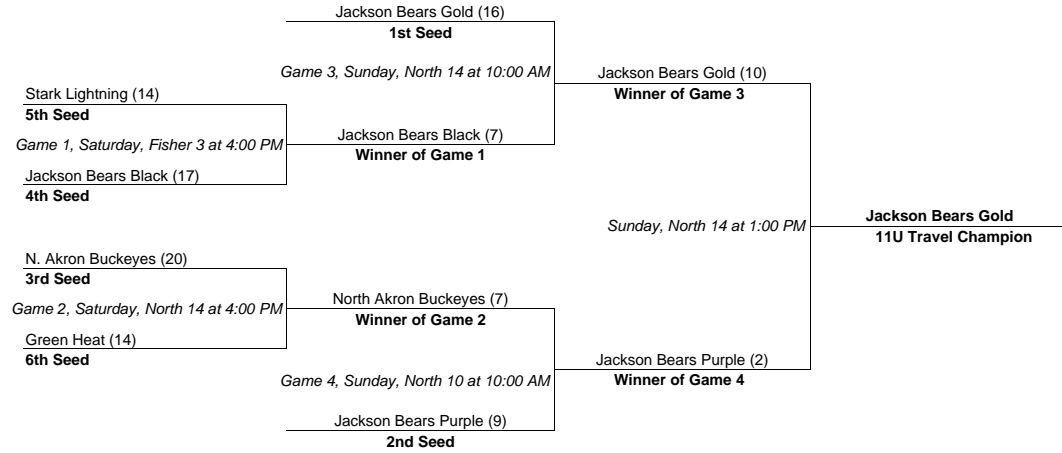

**2010 Gary Bowen Invitational Tournament
11U Travel Teams - 6 Team Tournament
June 23rd - June 27th, 2010**

Pool A					
	W	L	RS	RA	Diff
A) Jackson Bears Gold	2	0	33	6	+14
B) Green Heat	0	2	9	31	-14
C) Jackson Bears Black	1	1	16	21	0

Pool B					
	W	L	RS	RA	Diff
D) Jackson Bears Purple	2	0	26	10	+9
E) N. Akron Buckeyes	1	1	21	21	0
F) Stark Lightning	0	2	11	27	-9

*Times and Field locations subject to change

*Seedings will be determined in this order:

1. Pool Record
2. Head-to-Head Record
3. Fewest Runs Allowed
4. Run Differential (maximum 7 per game)
5. Most Runs Scored
6. Coin Flip

Wednesday, June 23, 2010
Thursday, June 24, 2010
Friday, June 25, 2010
Saturday, June 26, 2010
Sunday, June 27, 2010

Game Schedule											
D vs F	Thursday	7:00 PM	North 10	15	vs	1	E vs F	Friday	6:00 PM	North 14	12 vs 10
A vs C	Thursday	5:00 PM	North 10	15	vs	3	B vs C	Saturday	11:00 AM	North 10	6 vs 13
A vs B	Friday	6:00 PM	North 10	18	vs	3	D vs E	Saturday	11:00 AM	North 14	11 vs 9