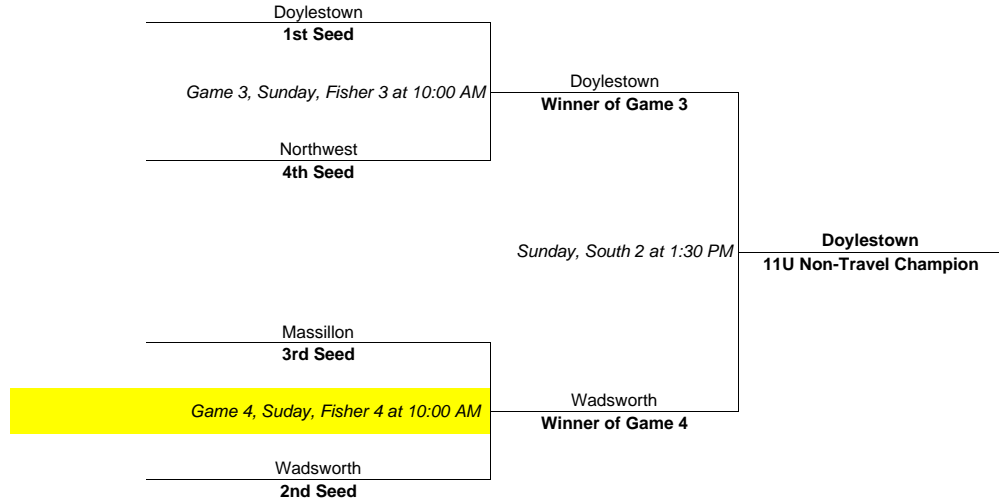

**2010 Gary Bowen Invitational Tournament
11U Non-Travel Teams - 6 Team Tournament
June 23rd - June 27th, 2010**

	W	L	RS	RA	Diff
A) Massillon	1	2	5	25	-11
C) Doylestown	2	0	36	4	+14
D) Wadsworth	3	0	18	4	+11
E) Northwest	0	2	3	29	-14

*Times and Field locations subject to change

*Seedings will be determined in this order:

1. Pool Record
2. Head-to-Head Record
3. Fewest Runs Allowed
4. Run Differential (maximum 7 per game)
5. Most Runs Scored
6. Coin Flip

Wednesday, June 23, 2010
Thursday, June 24, 2010
Friday, June 25, 2010
Saturday, June 26, 2010
Sunday, June 27, 2010

Game Schedule						
D vs E	Friday	6:00 PM	South 2	12	vs	2
A vs C	Friday	6:00 PM	South 1	3	vs	19
A vs D	Saturday	4:00 PM	South 2	2	vs	6
C vs E	Saturday	4:00 PM	Fisher 4	17	vs	1