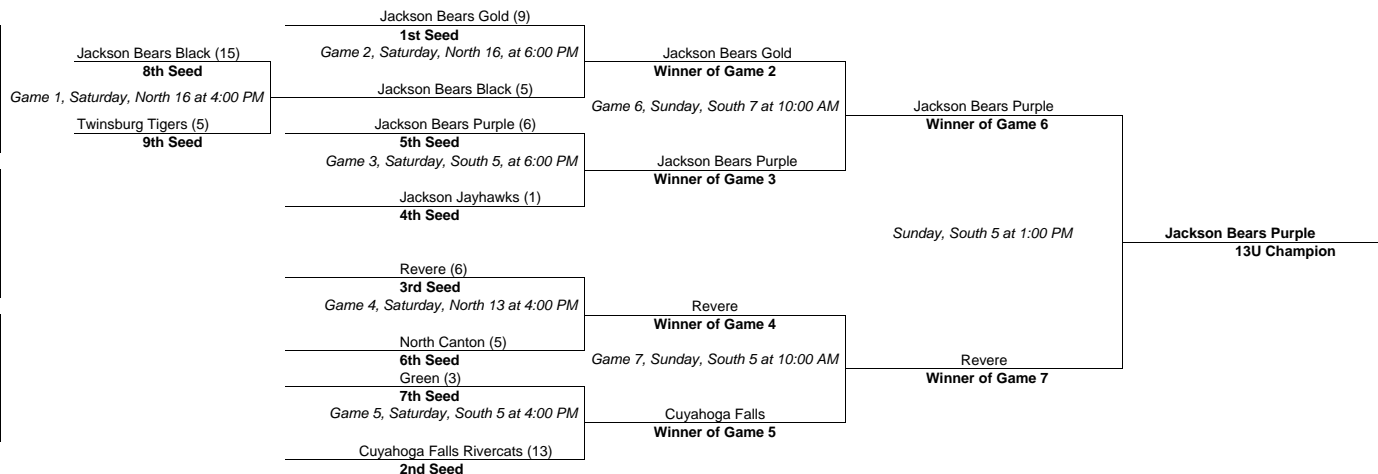

2010 Gary Bowen Invitational Tournament
13U Teams - 9 Team Tournament
June 23rd - June 27th, 2010

Pool A					
	W	L	RS	RA	Diff
A) Jackson Bears Purple	1	1	14	10	+4
B) Cuyahoga Falls Rivercats	2	0	16	11	+5
C) Green Extreme	0	2	11	20	-9

Pool B					
	W	L	RS	RA	Diff
D) Revere	2	0	16	14	+2
E) Jackson Bears Black	0	2	9	22	-8
F) Jackson Jayhawks	1	1	21	10	+6

Pool C					
	W	L	RS	RA	Diff
G) Twinsburg Tigers	0	2	7	29	-14
H) Jackson Bears Gold	2	0	18	9	+8
I) North Canton	1	1	26	13	+6

*Times and Field locations subject to change

*Seedings will be determined in this order:

1. Pool Record
2. Head-to-Head Record
3. Fewest Runs Allowed
4. Run Differential (maximum 7 per game)
5. Most Runs Scored
6. Coin Flip

Wednesday, June 23, 2010
Thursday, June 24, 2010
Friday, June 25, 2010
Saturday, June 26, 2010
Sunday, June 27, 2010

Game Schedule											
D vs E	Friday	6:00 PM	KSU #1	8	vs	7	B vs C	Friday	6:00 PM	North 13	10 vs 7
H vs I	Thursday	2:45 AM	North 16	8	vs	7	A vs C	Saturday	11:00 AM	North 13	10 vs 4
A vs B	Thursday	6:00 PM	North 16	4	vs	6	D vs F	Saturday	11:00 AM	South 5	8 vs 7
E vs F	Thursday	6:00 PM	South 7	2	vs	14	G vs H	Saturday	11:00 AM	South 7	2 vs 10
G vs I	Friday	6:00 PM	South 5	5	vs	19